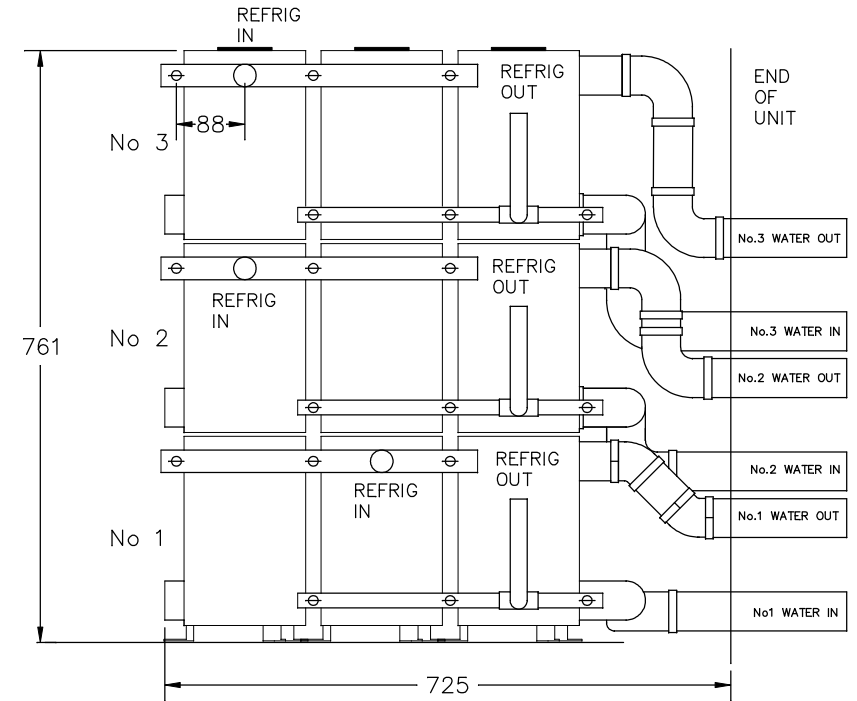

LEGEND

- RI - REFRIG. HOT GAS IN 22mm (7/8") ODM
- RO - REFRIG LIQUID OUT 15mm (5/8") ODM
- WI - WATER IN 50 mm (2") ODM
- WO - WATER OUT 50mm (2") ODM

FRONT ELEVATION

REAR ELEVATION

5/20 DOYLE AVENUE
 UNANDERRA NSW 2526
 AUSTRALIA
 PH: 02 4226 2413
 EMAIL: sales@hanwest.com.au

GENERAL ARRANGEMENT AND ROUGHING IN DIMENSIONS
 HANWEST MODEL S-3/3VH-3RC WATER COOLED CONDENSER
 FOR APAC PACKAGE A/C UNIT WITH 3 x D'FOSS MT125
 OR 3 x MT160 HERMETIC COMPRESSORS

DRAWN	ECJ
CHKD	ECJ
SCALE	NTS
REV	REV1
DATE	30 APRIL 2010
DWG NO.	S3-3V-3H-3RC APAC