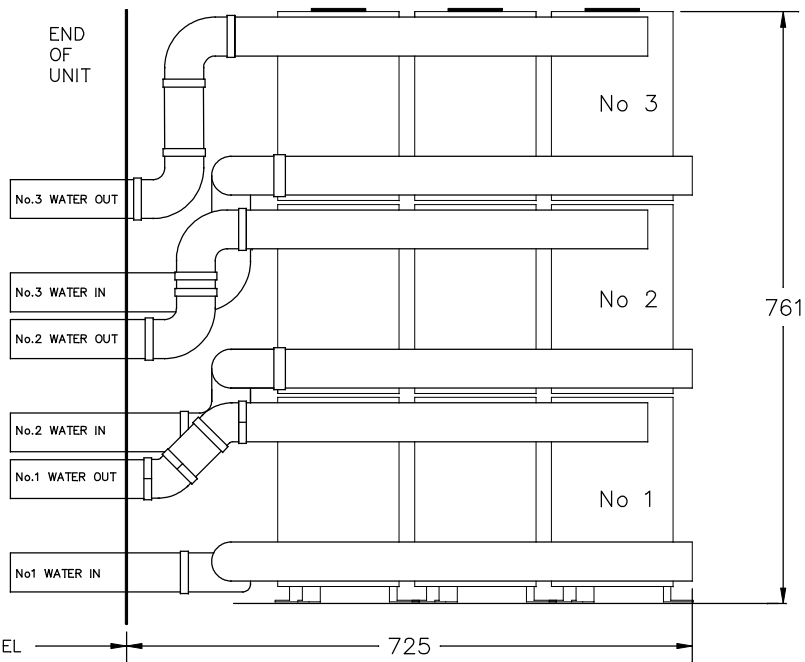

LEGEND

- RI - REFRIG. HOT GAS IN 22mm (7/8") ODM
- RO - REFRIG LIQUID OUT 15mm (5/8") ODM
- WI - WATER IN 50 mm (2") ODM
- WO - WATER OUT 50mm (2") ODM

FRONT ELEVATION

REAR ELEVATION

5/20 DOYLE AVENUE
 UNANDERRA NSW 2526
 AUSTRALIA
 PH: 02 4226 2413
 EMAIL: sales@hanwest.com.au

GENERAL ARRANGEMENT AND ROUGHING IN DIMENSIONS
 HANWEST MODEL S-3/3VH-3RC WATER COOLED CONDENSER
 FOR APAC PACKAGE A/C UNIT WITH 3 x D'FOSS MT125
 OR 3 x MT160 HERMETIC COMPRESSORS

DRAWN	ECJ
CHKD	ECJ
SCALE	NTS
REV	REV1
DATE	30 APRIL 2010
DWG NO.	S3-3V-3H-3RC APAC