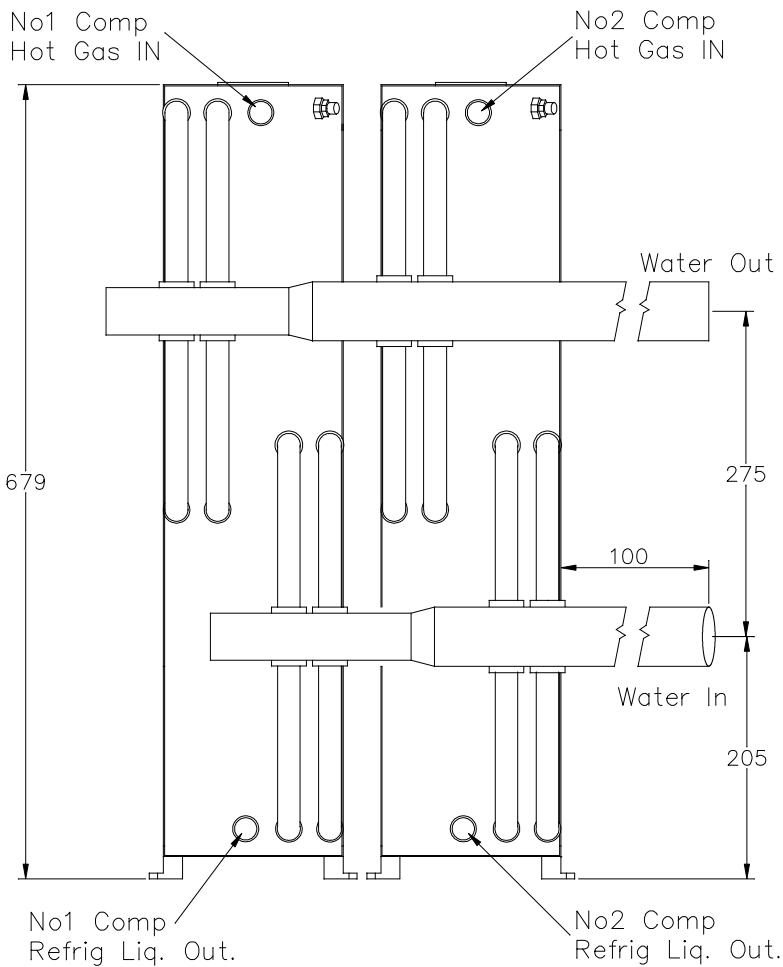

TOP VIEW

FRONT ELEVATION

END ELEVATION

CONNECTION SIZES

Refrig In / Out 7/8" (22mm) ODS
 Water IN / Out 2" (50mm) ODS

NOTE

The water connections can be changed to suit the installation.

5/20 DOYLE AVENUE
 UNANDERRA NSW 2526
 AUSTRALIA
 PH: 02 4226 2413
 EMAIL: sales@hanwest.com.au

GENERAL ARRANGEMENT & DIMENSIONS FOR
 AQUA SYSTEMS S-5VT/2H-1W-2RC
 WATER COOLED CONDENSER

DRAWN	ECJ
CHKD	ECJ
SCALE	NTS
REV	REV 0
DATE	27 AUGUST 2010
DWG NO.	S-5VT-2H-1W-2RC