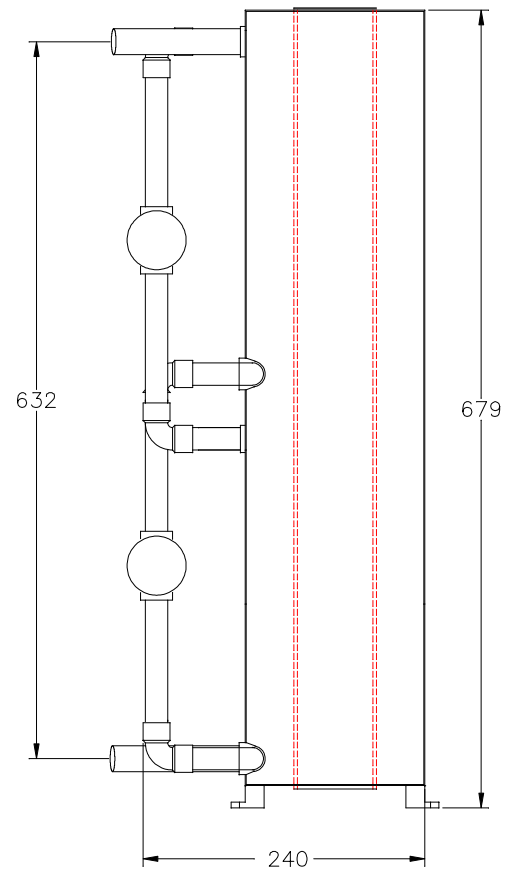

TOP VIEW

FRONT ELEVATION

END ELEVATION

CONNECTION SIZES

Refrig In / Out 7/8" (22mm) ODS
 Water IN / Out 2" (50mm) ODS

NOTE

The water connections can be changed to suit the installation.

5/20 DOYLE AVENUE
 UNANDERRA NSW 2526
 AUSTRALIA
 PH: 02 4226 2413
 EMAIL: sales@hanwest.com.au

GENERAL ARRANGEMENT & DIMENSIONS FOR
 AQUA SYSTEMS S-5VT/2H-1W-2RC
 WATER COOLED CONDENSER

DRAWN	ECJ
CHKD	ECJ
SCALE	NTS
REV	REV 0
DATE	27 AUGUST 2010
DWG NO.	S-5VT-2H-1W-2RC