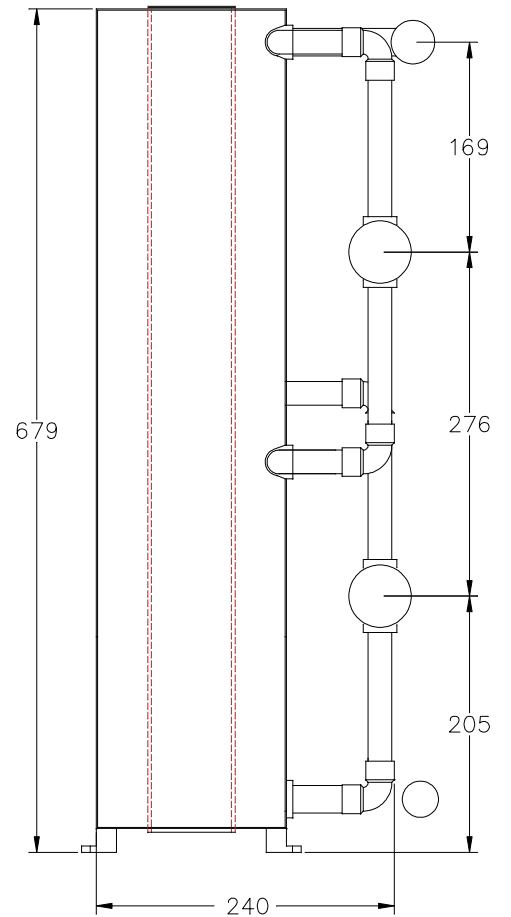

W-IN	WATER IN 2" (50) OD
W-OUT	WATER OUT 2" (50) OD
REFRIG. IN	29MM OD
REFRIG. OUT	22MM OD

TOP VIEW

SIDE VIEW

END VIEW