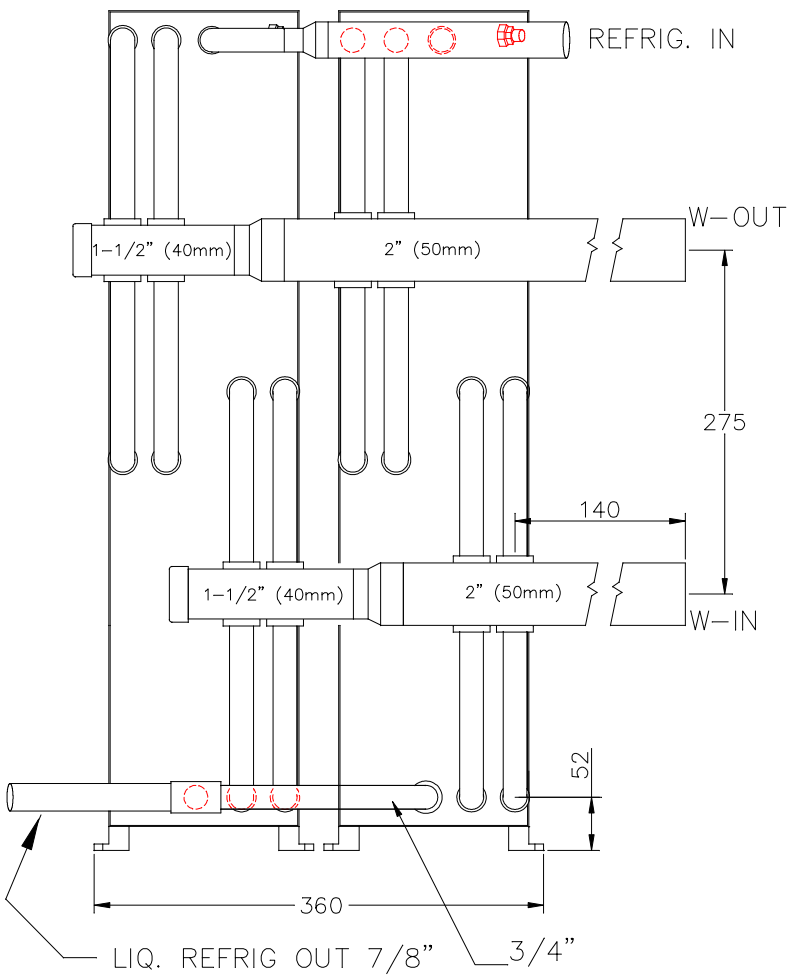

W-IN	WATER IN 2" (50) OD
W-OUT	WATER OUT 2" (50) OD
REFRIG. IN	29MM OD
REFRIG. OUT	22MM OD

TOP VIEW

SIDE VIEW

END VIEW