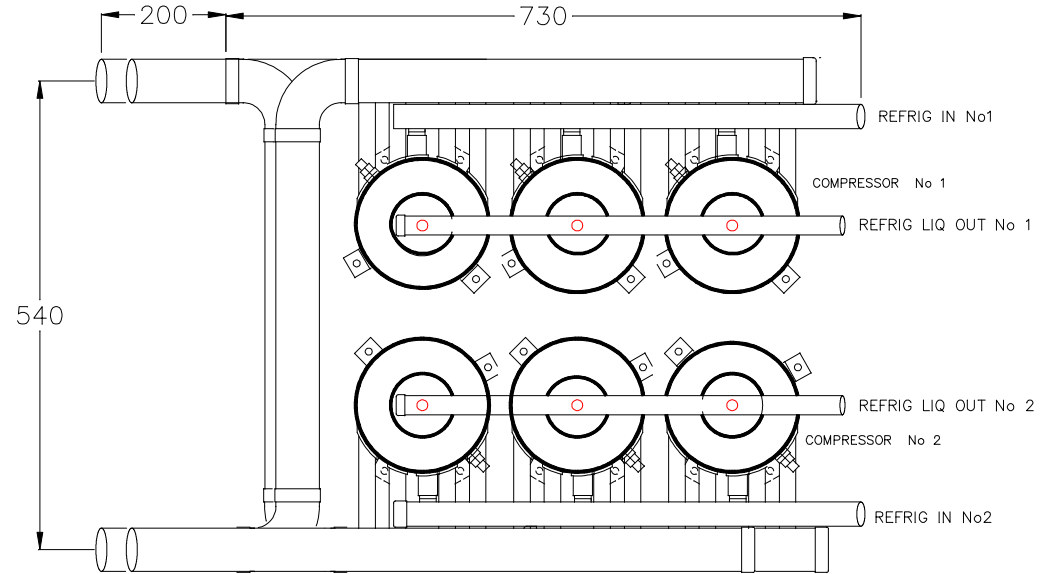

WATER CONN END VIEW

TOP VIEW

CONNECTION SIZES

- Refrig. In (Disch Gas) - 29mm (1 1/8") OD Tube
- Liquid Refrig Out - 22mm (7/8") OD Tube
- Water Connections - 50mm ODS

5/20 DOYLE AVENUE
UNANDERRA NSW 2526
AUSTRALIA
PH: 02 4226 2413
EMAIL: sales@hanwest.com.au

AQUA SYSTEMS TWIN SYSTEM CONDENSER ASSEMBLY
FOR APAC WATER COOLED AIR CONDITIONING
WITH TWO MANEUROP MT 160 COMPRESSORS

DRAWN	ECJ
CHKD	ECJ
SCALE	NTS
REV	REVO
DATE	13 DECEMBER 2011
DWG NO.	S-4R-3H x 2 APAC